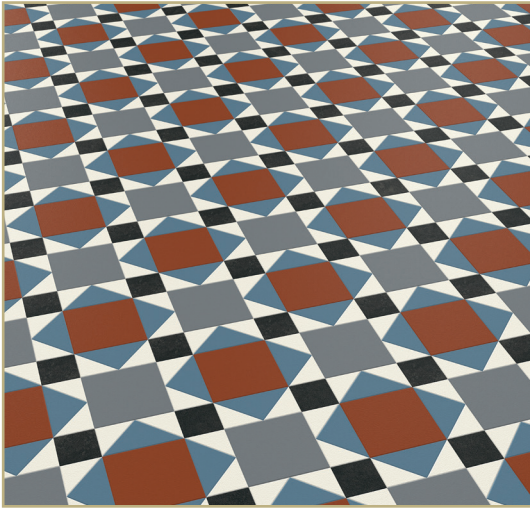

Karndean
Designflooring

Heritage
Collection

Clifton CLIF-04

Heritage Collection

The Heritage Collection features exquisite designs that embody the pinnacle of designed floors, a concept that lies at the heart of Karndean Designflooring. Inspired by geometric tiled floors found in Victorian and Regency villas and townhomes, each design has been developed to capture the opulence of these traditional English architectural styles and patterns. The available colors within this collection, which include monochromatic and bold palettes, complement classic spaces and contemporary interiors alike.

Mayfair

Mayfair recreates a traditional pattern formed from squares and triangles, historically found in the entrance halls of elegant Victorian homes in England. Our Mayfair design is offered in a classic color combination of blue, terracotta and gray or as a modern interpretation with a combination of blue, crimson and gold.