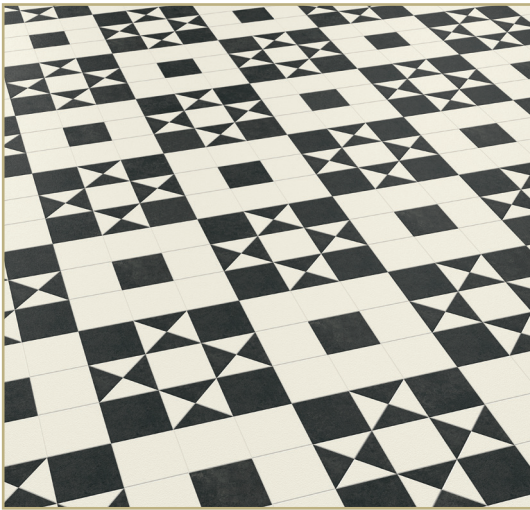

Karndean
Designflooring

Heritage
Collection

Clifton CLIF-04

Heritage Collection

The Heritage Collection features exquisite designs that embody the pinnacle of designed floors, a concept that lies at the heart of Karndean Designflooring. Inspired by geometric tiled floors found in Victorian and Regency villas and townhomes, each design has been developed to capture the opulence of these traditional English architectural styles and patterns. The available colors within this collection, which include monochromatic and bold palettes, complement classic spaces and contemporary interiors alike.

Mayfair

Mayfair recreates a traditional pattern formed from squares and triangles, historically found in the entrance halls of elegant Victorian homes in England. Our Mayfair design is offered in a classic color combination of blue, terracotta and gray or as a modern interpretation with a combination of blue, crimson and gold.

Mayfair MAYF-01

Mayfair MAYF-02

Clifton

A pattern that looks stylish in traditional black and white, Clifton also offers a contemporary mix of gray and blue balanced with soft white and black highlights.

Clifton CLIF-01

Clifton CLIF-04

Design Ideas

First impressions

Create a grand entrance with the classic combination of terracotta, muted gray and soft blue, or use as a design accent to create an area rug or inset.