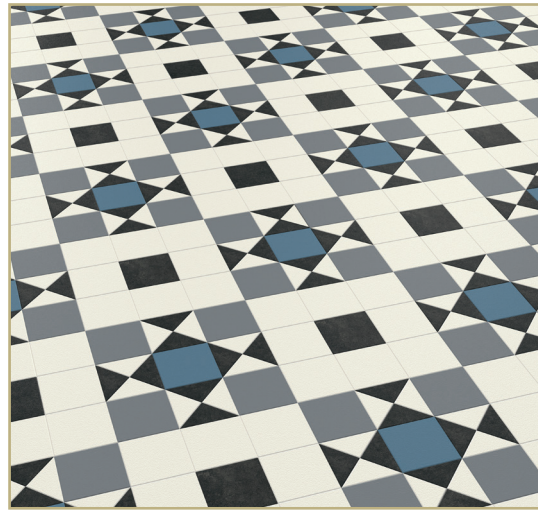

Mayfair

Mayfair recreates a traditional pattern formed from squares and triangles, historically found in the entrance halls of elegant Victorian homes in England. Our Mayfair design is offered in a classic color combination of blue, terracotta and gray or as a modern interpretation with a combination of blue, crimson and gold.

Mayfair MAYF-01

Mayfair MAYF-02

Clifton

A pattern that looks stylish in traditional black and white, Clifton also offers a contemporary mix of gray and blue balanced with soft white and black highlights.

Clifton CLIF-01

Clifton CLIF-04

Design Ideas

First impressions

Create a grand entrance with the classic combination of terracotta, muted gray and soft blue, or use as a design accent to create an area rug or inset.