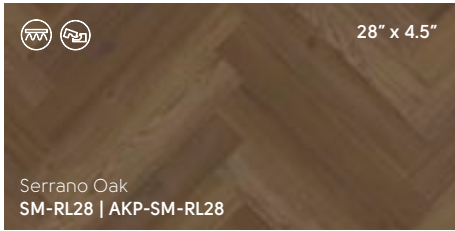

Locked for life

With Art Select rigid core, you get the added security of a 5G® locking mechanism. Our HoldFast® Lifetime Residential Warranty guarantees securely locked planks will stay together at the end seams.

Basque Oak SM-RL26 | AKP-SM-RL26