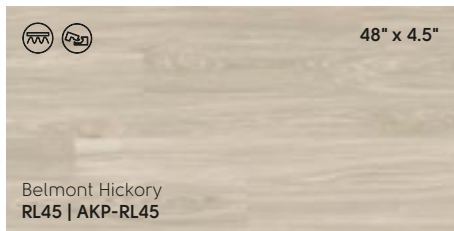

Lorenzo Oak
RL51 | AKP-RL51

Free Swatch Samples

Get a closer look at your favorite colors by ordering free swatch samples on our website karndean.com/samples

Calacatta d'Oro LM33 | AKT-LM33

Neutral

Neutral-colored flooring creates a clean foundation for designing your entire space. It's a smart choice if you occasionally like to update furniture and decor.