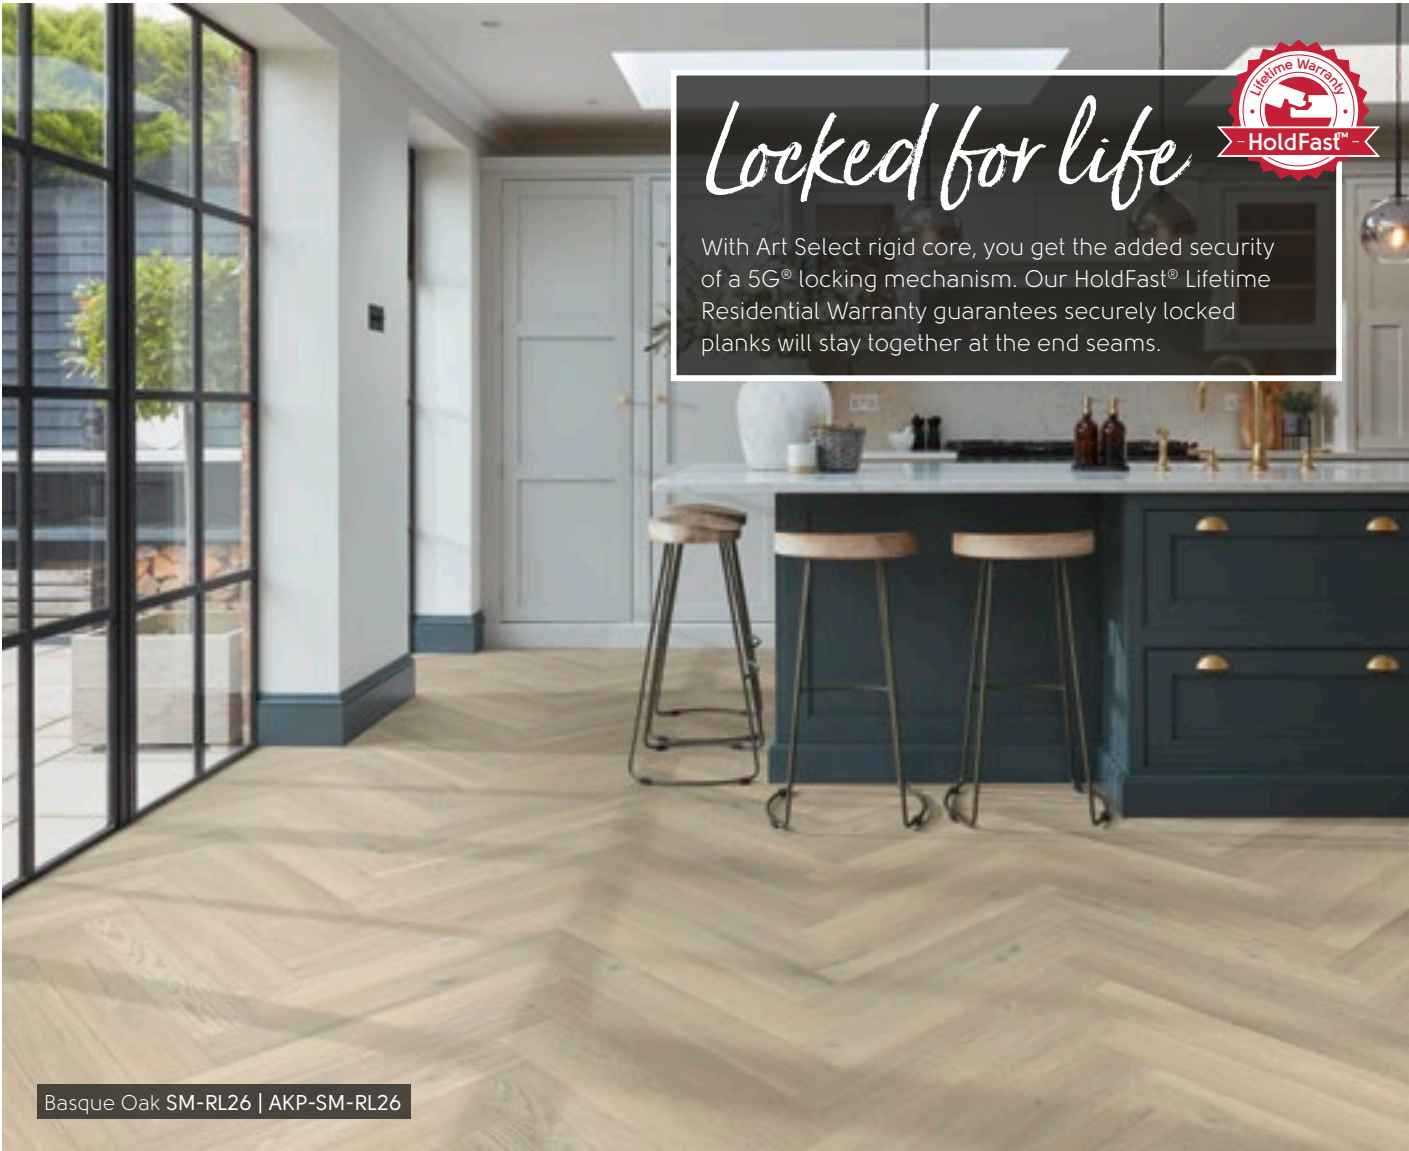

Lorenzo Oak
RL51 | AKP-RL51

Free Swatch Samples

Get a closer look at your favorite colors by ordering free swatch samples on our website karndean.com/samples

Calacatta d'Oro LM33 | AKT-LM33

Neutral

Neutral-colored flooring creates a clean foundation for designing your entire space. It's a smart choice if you occasionally like to update furniture and decor.