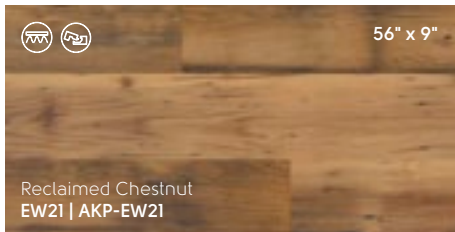

Free Swatch Samples

Get a closer look at your favorite colors by ordering free swatch samples on our website karndean.com/samples