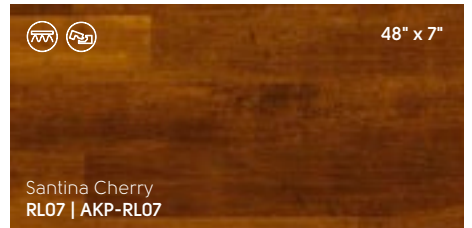

Free Swatch Samples

Get a closer look at your favorite colors by ordering free swatch samples on our website karndean.com/samples