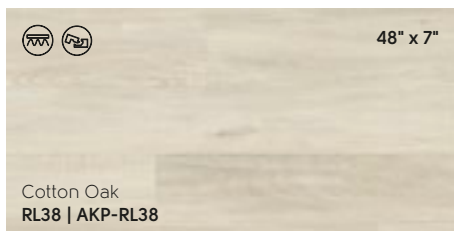

Lorenzo Oak
RL51 | AKP-RL51

Free Swatch Samples

Get a closer look at your favorite colors by ordering free swatch samples on our website karndean.com/samples

Calacatta d'Oro LM33 | AKT-LM33

Neutral

Neutral-colored flooring creates a clean foundation for designing your entire space. It's a smart choice if you occasionally like to update furniture and decor.