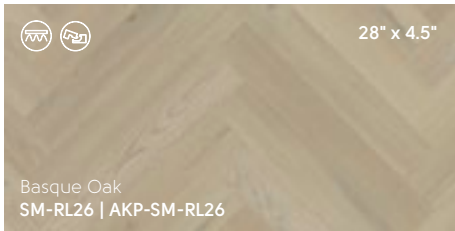

Locked for life

With Art Select rigid core, you get the added security of a 5G® locking mechanism. Our HoldFast® Lifetime Residential Warranty guarantees securely locked planks will stay together at the end seams.

Basque Oak SM-RL26 | AKP-SM-RL26