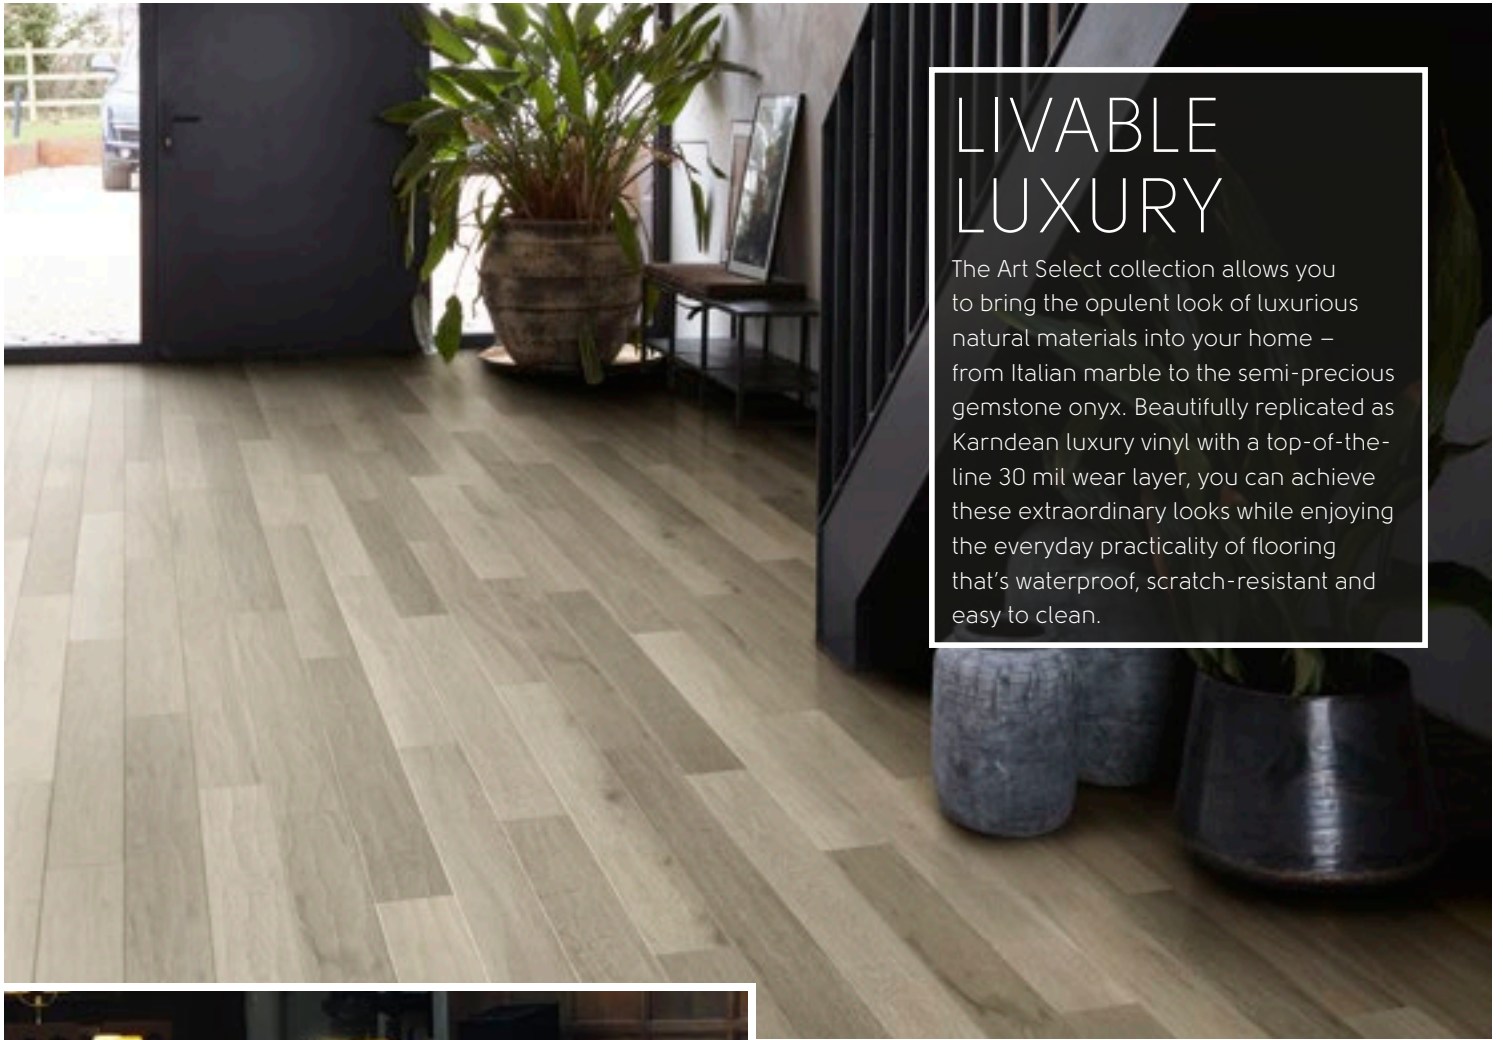

Karndean
Designflooring

Art Select

RIGID CORE
GLUEDOWN

Art Select

Livable Luxury

*At Karndean, we
see flooring differently...*

We travel the world in our quest to bring you exceptional floors that inspire and delight. From the ancient forests of Europe, to the remote Australian outback and beyond, we seek out expressive and intriguing forms in the natural world to influence our unique floor designs.

By combining these original features with cutting edge design, we create simply beautiful floors that you'll love for a lifetime.

LIVABLE LUXURY

The Art Select collection allows you to bring the opulent look of luxurious natural materials into your home – from Italian marble to the semi-precious gemstone onyx. Beautifully replicated as Karndean luxury vinyl with a top-of-the-line 30 mil wear layer, you can achieve these extraordinary looks while enjoying the everyday practicality of flooring that's waterproof, scratch-resistant and easy to clean.