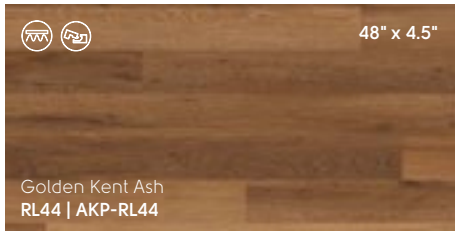

Free Swatch Samples

Get a closer look at your favorite colors by ordering free swatch samples on our website karndean.com/samples