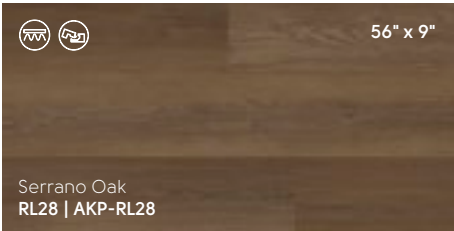

Locked for life

With Art Select rigid core, you get the added security of a 5G® locking mechanism. Our HoldFast® Lifetime Residential Warranty guarantees securely locked planks will stay together at the end seams.

Basque Oak SM-RL26 | AKP-SM-RL26