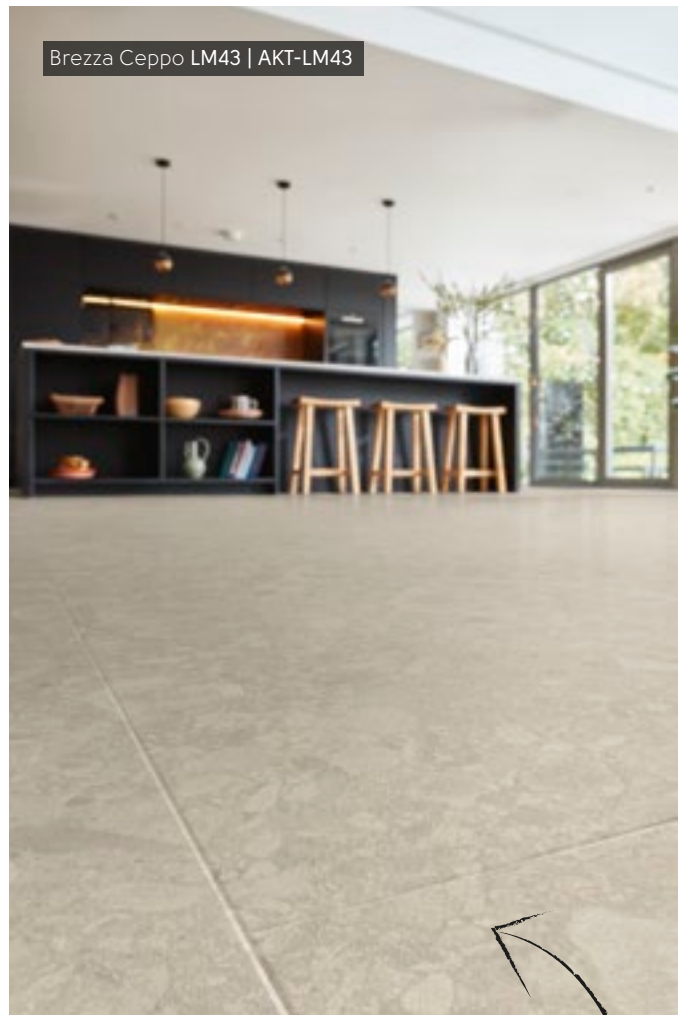

Karndean Craftsmanship

A hand-etched emboss precisely traces the grain of the source timber, giving the design an ultra-realistic look and feel, while a deep rounded bevel accentuates the character of the individual planks.