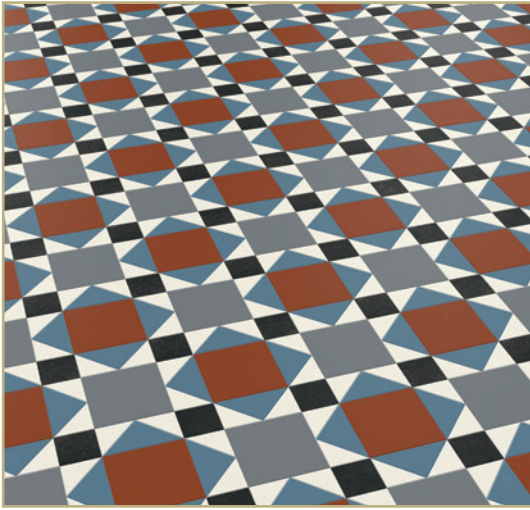

Mayfair

Mayfair recreates a traditional pattern formed from squares and triangles, historically found in the entrance halls of elegant Victorian homes in England. Our Mayfair design is offered in a classic color combination of blue, terracotta and gray or as a modern interpretation with a combination of blue, crimson and gold.

Mayfair MAYF-01