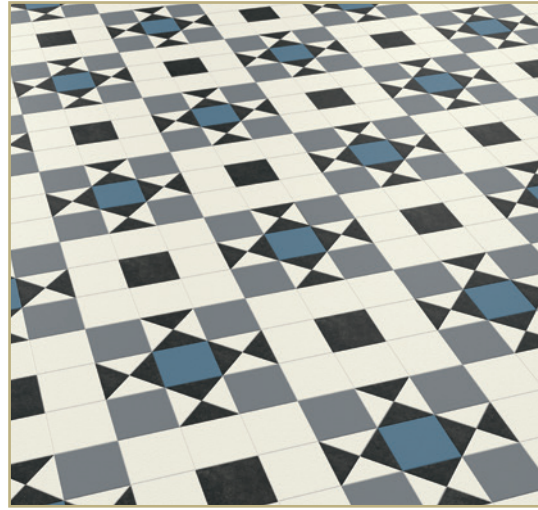

# Mayfair

Mayfair recreates a traditional pattern formed from squares and triangles, historically found in the entrance halls of elegant Victorian homes in England. Our Mayfair design is offered in a classic color combination of blue, terracotta and gray or as a modern interpretation with a combination of blue, crimson and gold.

Mayfair MAYF-01

Mayfair MAYF-02

# Clifton

A pattern that looks stylish in traditional black and white, Clifton also offers a contemporary mix of gray and blue balanced with soft white and black highlights.

Clifton CLIF-01

Clifton CLIF-04