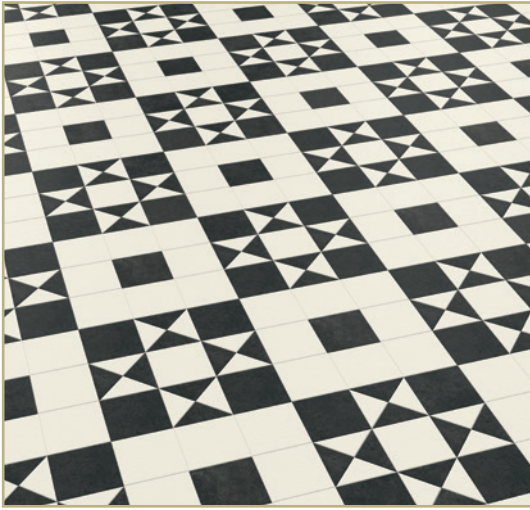

# Mayfair

Mayfair recreates a traditional pattern formed from squares and triangles, historically found in the entrance halls of elegant Victorian homes in England. Our Mayfair design is offered in a classic color combination of blue, terracotta and gray or as a modern interpretation with a combination of blue, crimson and gold.

Mayfair MAYF-01

Mayfair MAYF-02

# Clifton

A pattern that looks stylish in traditional black and white, Clifton also offers a contemporary mix of gray and blue balanced with soft white and black highlights.

Clifton CLIF-01

Clifton CLIF-04