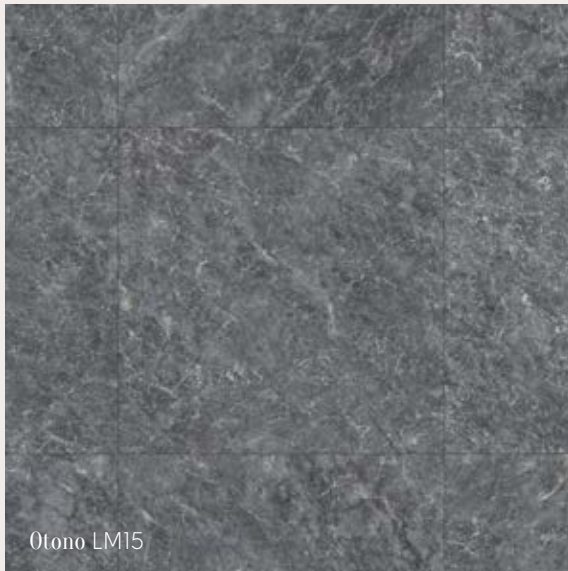

Fiore LM16

Art Select

Marble

Otono LM15