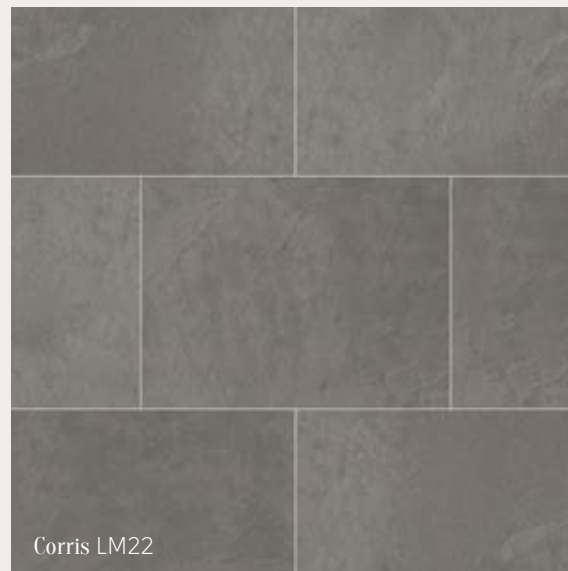

LM18

6" (152mm) x FreeLengths

Gallatin (FreeLengths)

LM19

6" (152mm) x FreeLengths

Melbourne and Canberra, our Parliament Slates, were inspired by the steps of a former Parliament House in Melbourne, Australia.

Our two Welsh Slates, Oakeley and Corris, have been handcrafted to reflect the rugged texture and natural charm of the stones that inspired them.

Art Select

Slate

Parliament Slate

Welsh Slate

Available in a contemporary 18" x 24" tile, all four stones reflect the true rugged texture and charm of natural slate.