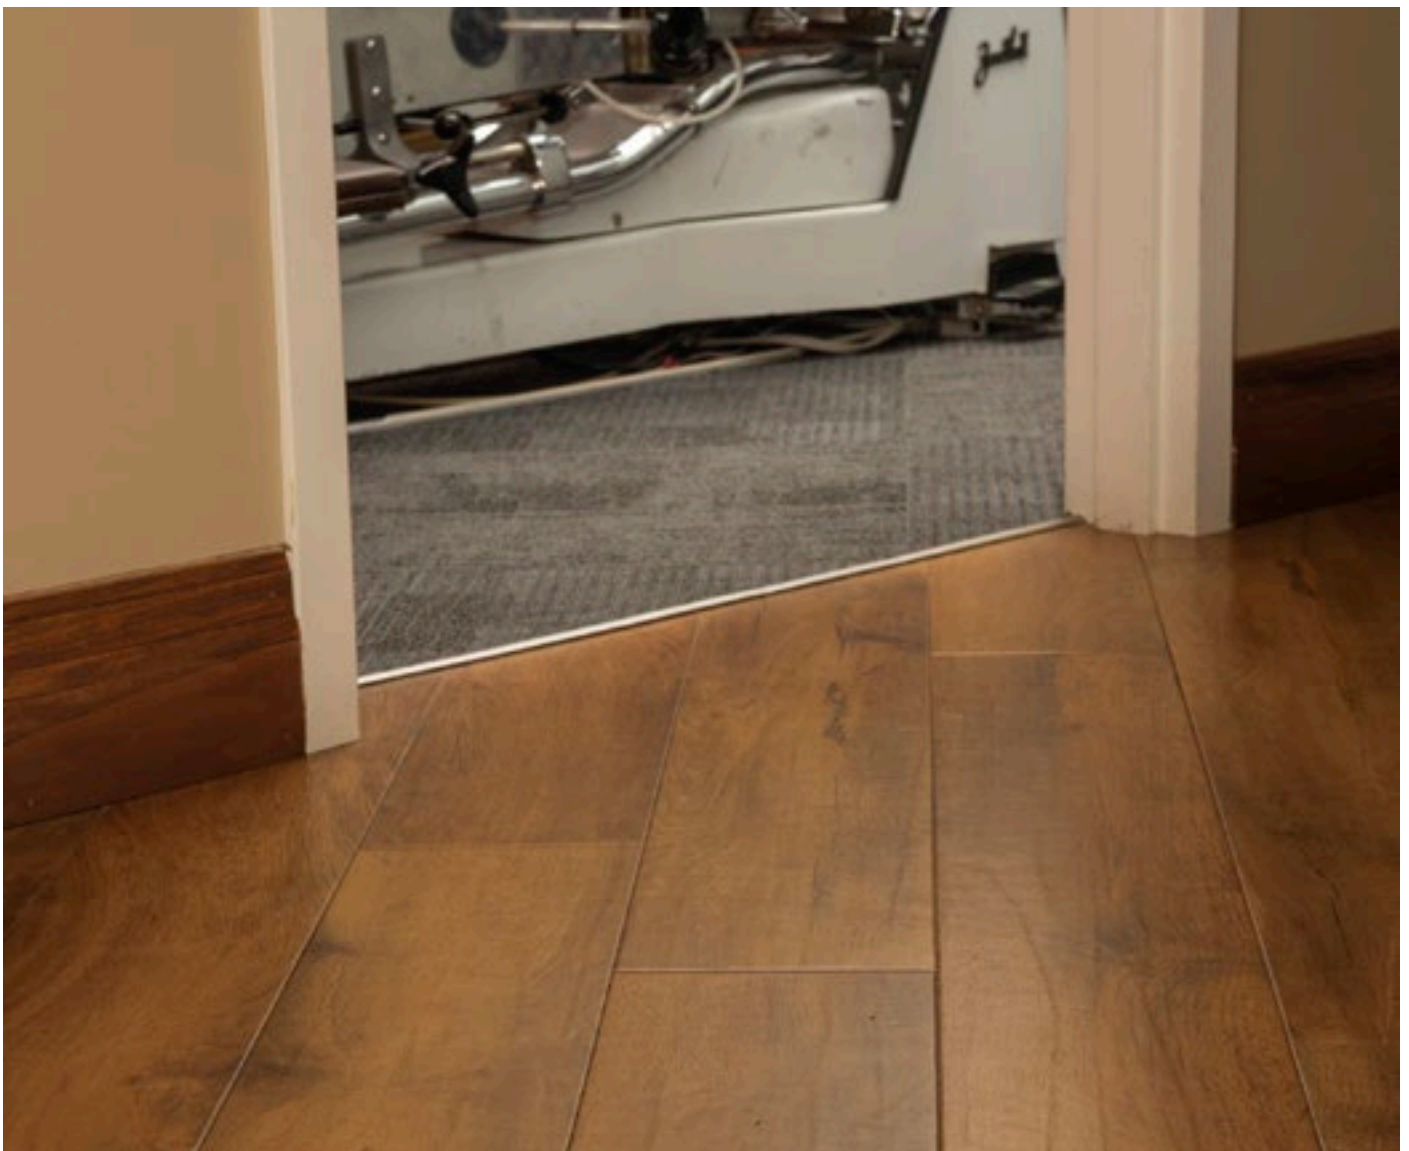

Results

“We needed a waterproof floor that could handle all kinds of spills. We have young children that come in for adjustments, so it gives us peace of mind knowing we could easily clean up all types of accidents.” – Inside Out Family Chiropractic

“As Canadians, we know there is never a season when slip resistance is not of the utmost importance. From salt and snow in the winter, to spring and summer rain showers, we needed a product to perform year round. Karndean’s Summer Oak design has an R9 slip rating, so with our mentoring sessions held year round we are comforted knowing our customers are less likely to slip and fall.” – Inside Out Family Chiropractic.

“We chose to partner with Karndean for not only their realistic visuals, but also the durability of their product. It stands up in every environment we install in.” – Speers Road Broadloom, Karndean Platinum Retailer

Product used: ■ Summer Oak **RL02**