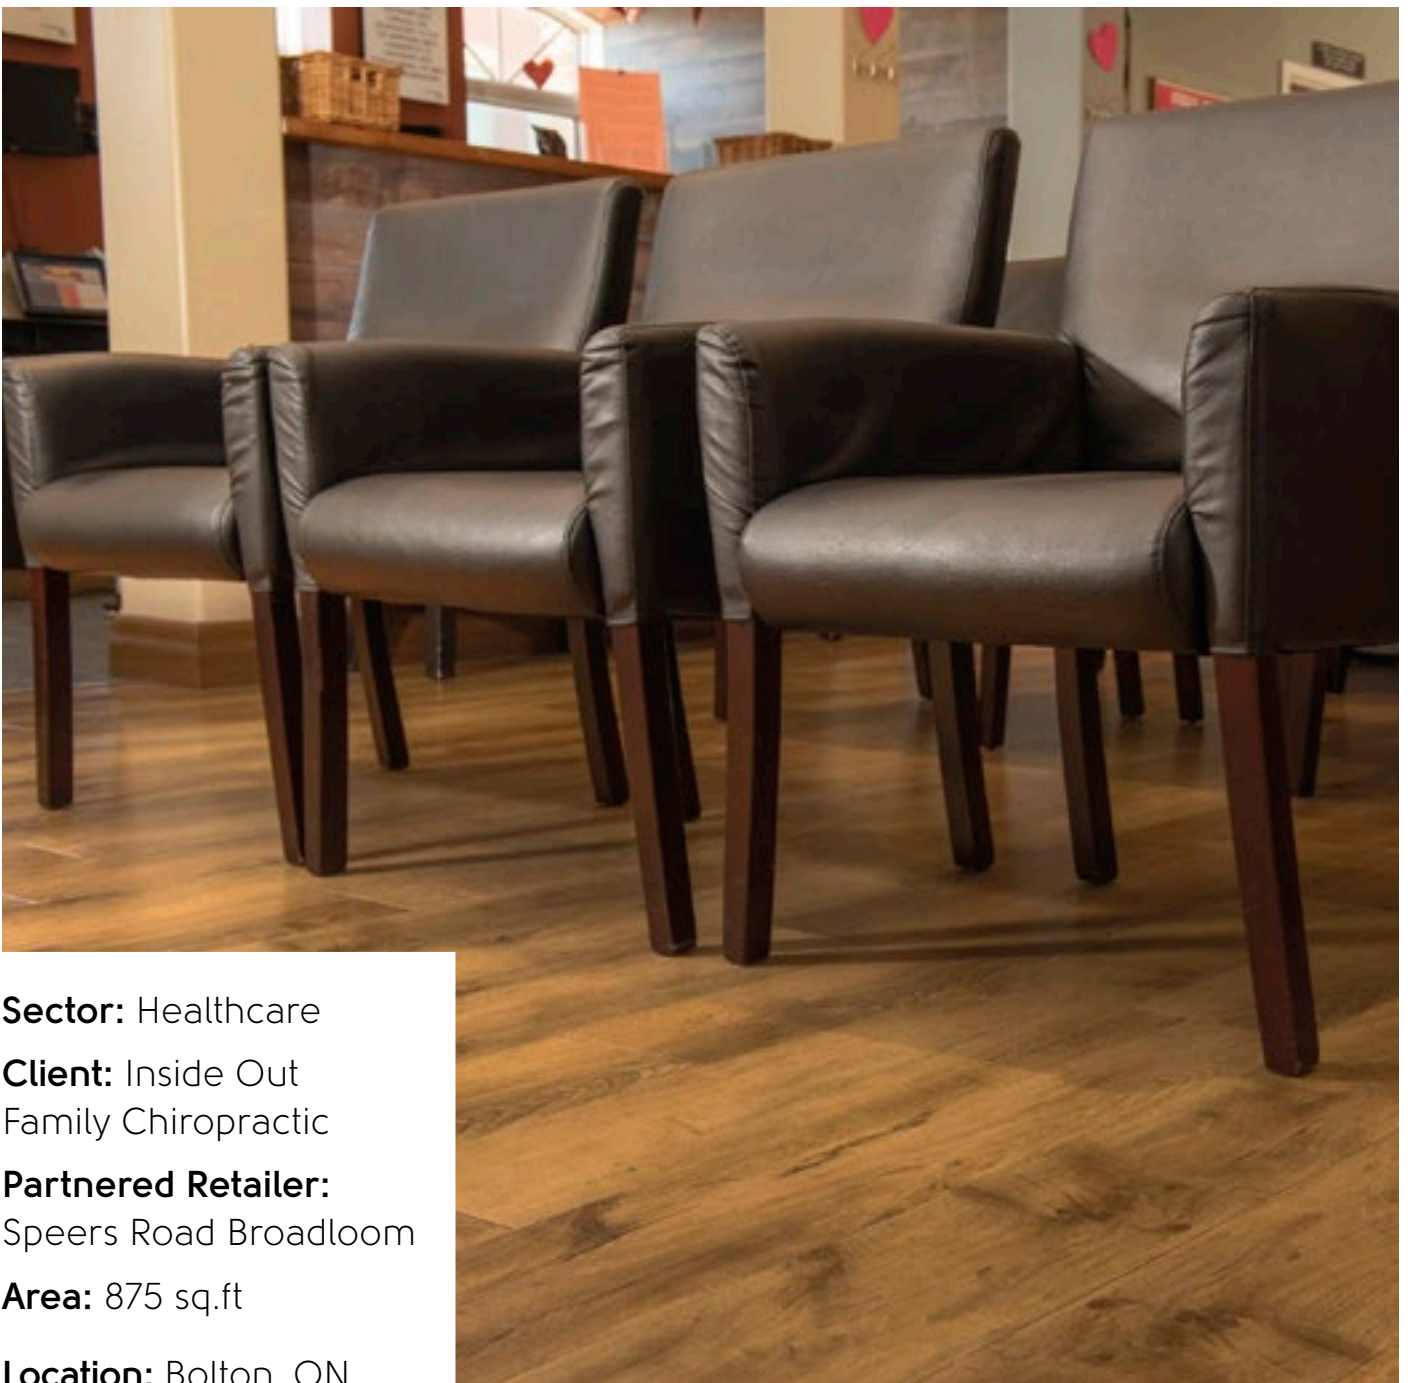

Karndean
Designflooring

Inside Out Family Chiropractic | Healthcare

The challenge

Speers Road Broadloom has created another beautiful space using Karndean Designflooring, this time in a Chiropractic Clinic. Located in the heart of Bolton, Ontario, Inside Out Family Chiropractic is dedicated to lead as many people as possible towards optimal health expression.

Inside Out Family Chiropractic not only helps the community with their health, but also holds mentoring sessions to educate others. Dealing with high levels of foot traffic, the safety of their customers was of the utmost importance when selecting a new product. The dramatic changes in Canadian weather meant needing a floor with a high slip resistance

Sector: Healthcare

Client: Inside Out
Family Chiropractic

Partnered Retailer:
Speers Road Broadloom

Area: 875 sq.ft

Location: Bolton, ON

The solution

The team at Inside Out Family Chiropractic settled on RL02 Summer Oak. Summer Oak is a timeless visual that works well in a multitude of interiors as it adds warmth without committing a space to only a warm pallet. Not only is the design versatile, but also boasts a 20 year commercial warranty and R9 slip resistance: "The floor still looks as good as the day we installed it, holding up to boots, heels, snow, salt over the past 9 years." – Inside Out Family Chiropractic.

Results

“We needed a waterproof floor that could handle all kinds of spills. We have young children that come in for adjustments, so it gives us peace of mind knowing we could easily clean up all types of accidents.” – Inside Out Family Chiropractic