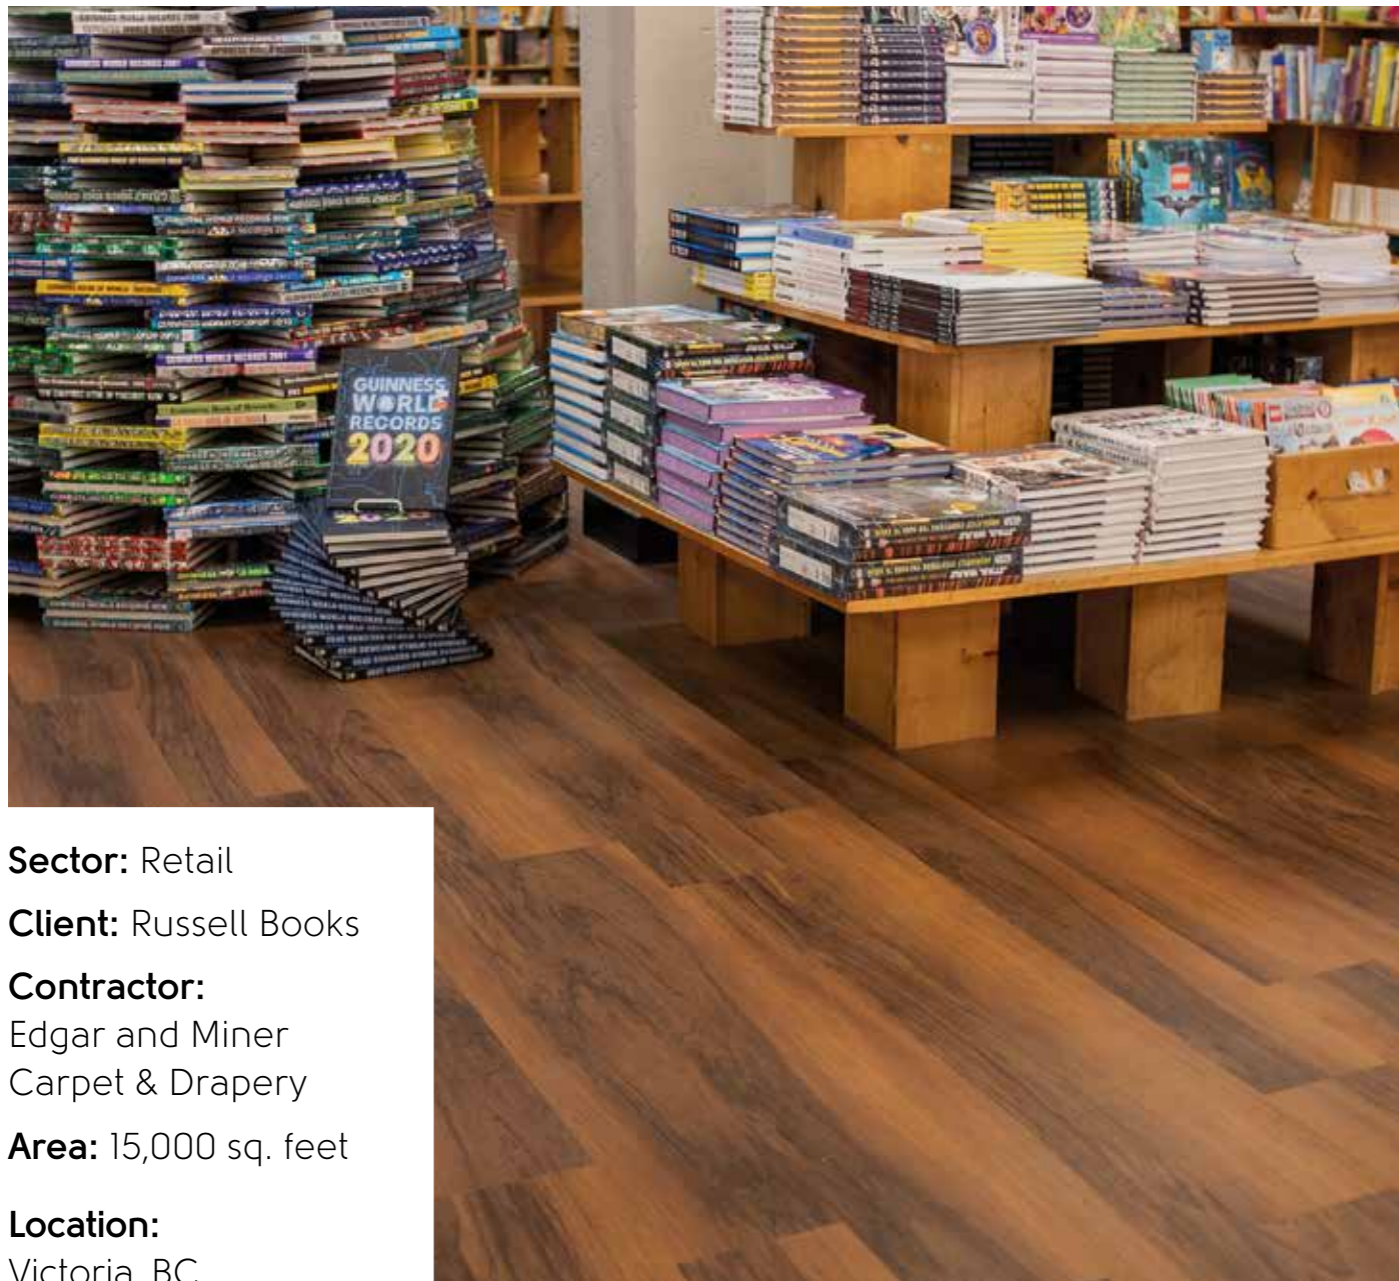

Having outgrown their retail space, due in part to the intake of more books, as well as an increase in foot traffic, Russell Books knew it was time to move to a larger more accommodating location. Conveniently, there was retail space open on the same street with two floors, an escalator, and plenty of room for their large collection of books.

Sector: Retail
Client: Russell Books
Contractor:
Edgar and Miner
Carpet & Drapery
Area: 15,000 sq. feet
Location:
Victoria, BC

The concept

The new space required a floor that could withstand the weight of heavy bookshelves and high levels of foot traffic. Keeping this in mind, the team at Russell Books turned to Karndean Designflooring and settled on the Van Gogh Merbau design. Merbau features a deep, contrasting plank that compliments the existing wooden features for a cosier and classic bookstore experience.