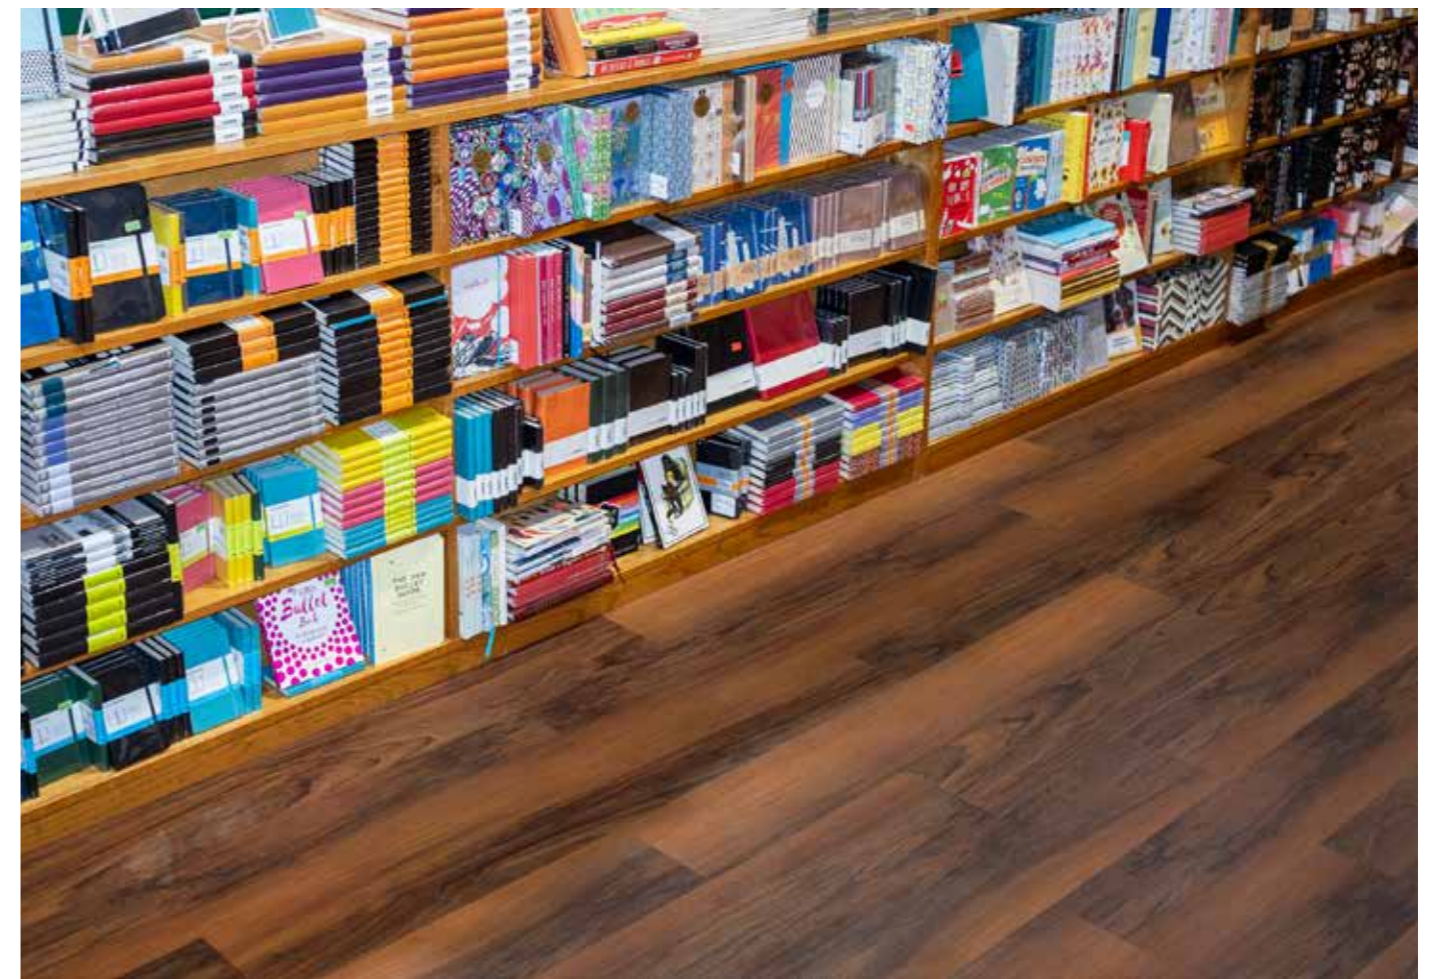

The look

"We chose Karndean's Merbau design for our renovation because the visual matched the wood features already present in our shop. It was important we selected a design that would complement these existing features, as we wanted the space to have a timeless bookstore feel."

"Karndean's Van Gogh product range was the perfect solution for underneath our heavy bookshelves. It was imperative we chose a product that could hold up to the heaviness of the filled shelves, as previous products failed to do so. Built with a 20mil wear layer, we had peace of mind knowing the product was both durable and hard-wearing."

Product used: ■ Merbau **VGW4IT**